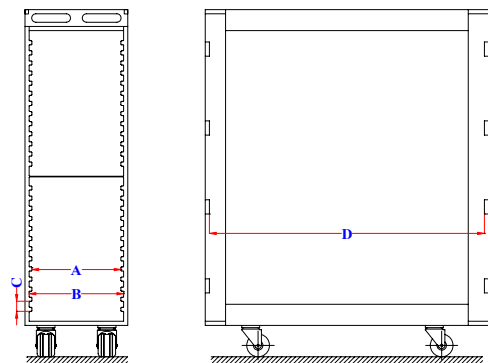

TA010

RACK NO.	A	B	C	D	GLASS		CAPACITY	CONTAINER
	(MM)	(MM)	(MM)	(MM)	E (MM)	F (MM)	RACK	NO.
TA010	260	278	400	53	-	-	-	CA

CA