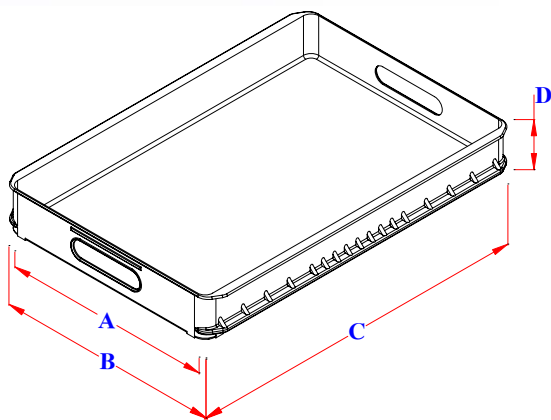

TA010

RACK NO.	A	B	C	D	GLASS		CAPACITY	CONTAINER
	(MM)	(MM)	(MM)	(MM)	E (MM)	F (MM)	RACK	NO.
TA010	260	278	400	53	-	-	-	CA

CA