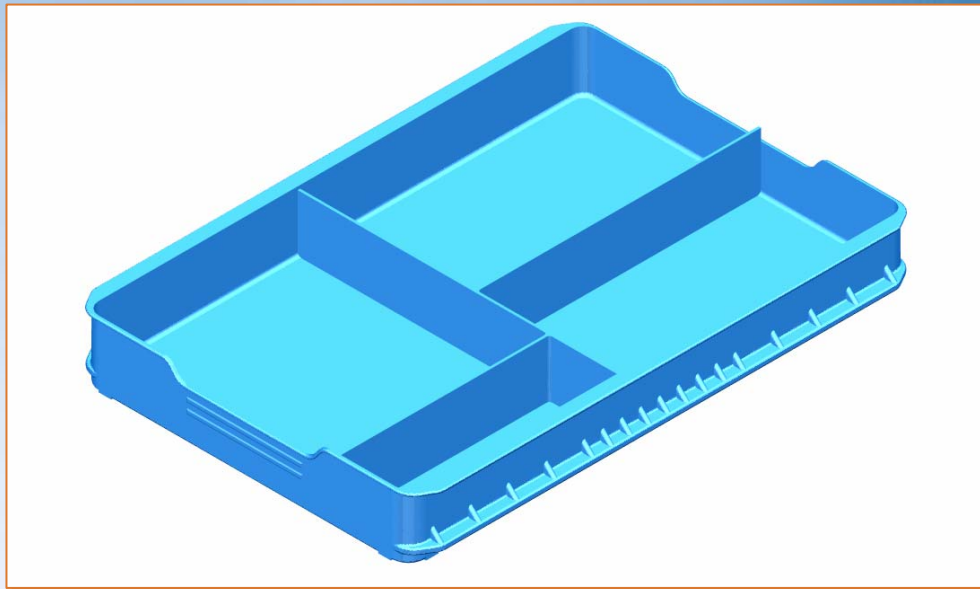

TA010

RACK NO.	A	B	C	D	GLASS		CAPACITY	CONTAINER
	(MM)	(MM)	(MM)	(MM)	E (MM)	F (MM)	RACK	NO.
TA010	260	278	400	53	-	-	-	CA

CA